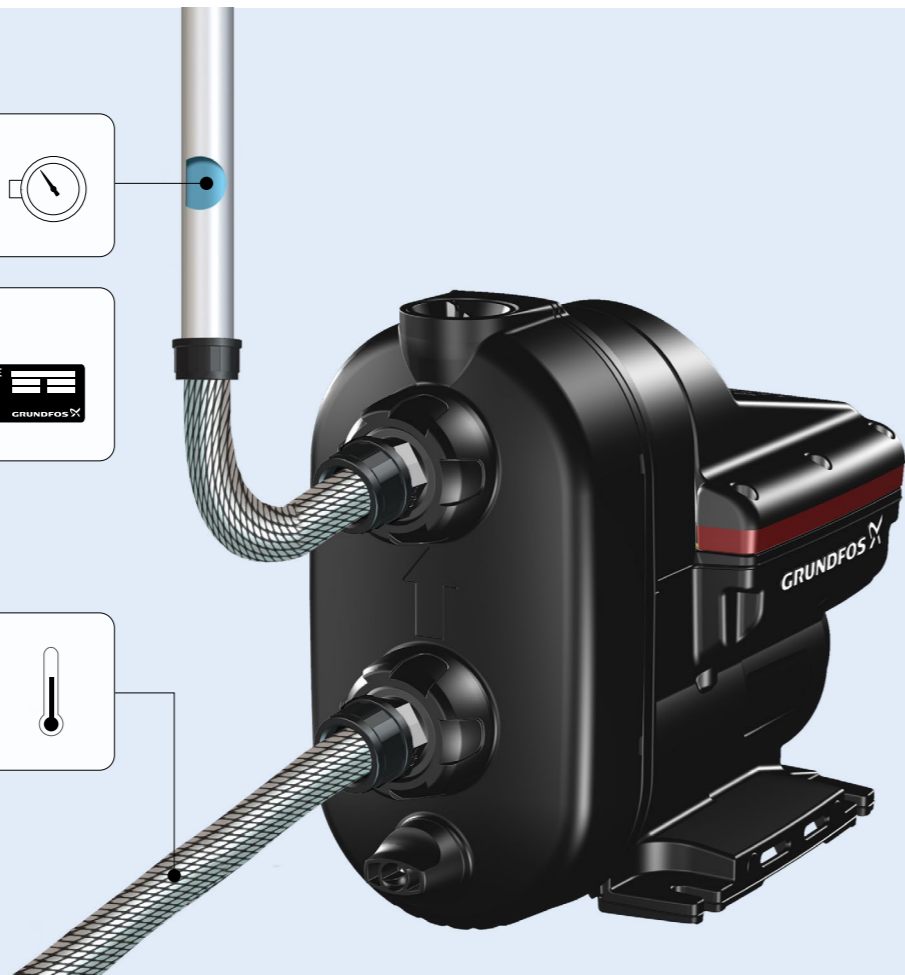

SCALA2

<http://qr.grundfos.com/i/scala2install>

PN10:
Max. 10 bar/1.0 MPa

- Voltage
- Ambient temperatur

Min./Max.
0 °C – 45 °C /
32 °F – 113 °F

1

2

<http://qr.grundfos.com/i/scala2install>

4

SCALA2 CONSTANT PRESSURE

4

Diagram illustrating the initial state of the system, showing a water pump and a tank. The control panel displays a green progress bar at 25%.

5

SCALA2 CONSTANT PRESSURE

5

Diagram illustrating the lock function. The control panel displays a green progress bar at 50%. The lock icon on the panel is shown being toggled on and off.

6

SCALA2 CONSTANT PRESSURE

6

30 min.

Diagram illustrating the timer function. The control panel displays a green progress bar at 75%. The timer icon on the panel is shown being set to 30 minutes, indicated by a red stopwatch icon and a faucet with water running.

7

SCALA2 CONSTANT PRESSURE

7

Diagram illustrating the temperature function. The control panel displays a red progress bar at 100%. The temperature icon on the panel is shown being set, indicated by a red thermometer icon and a pump unit.