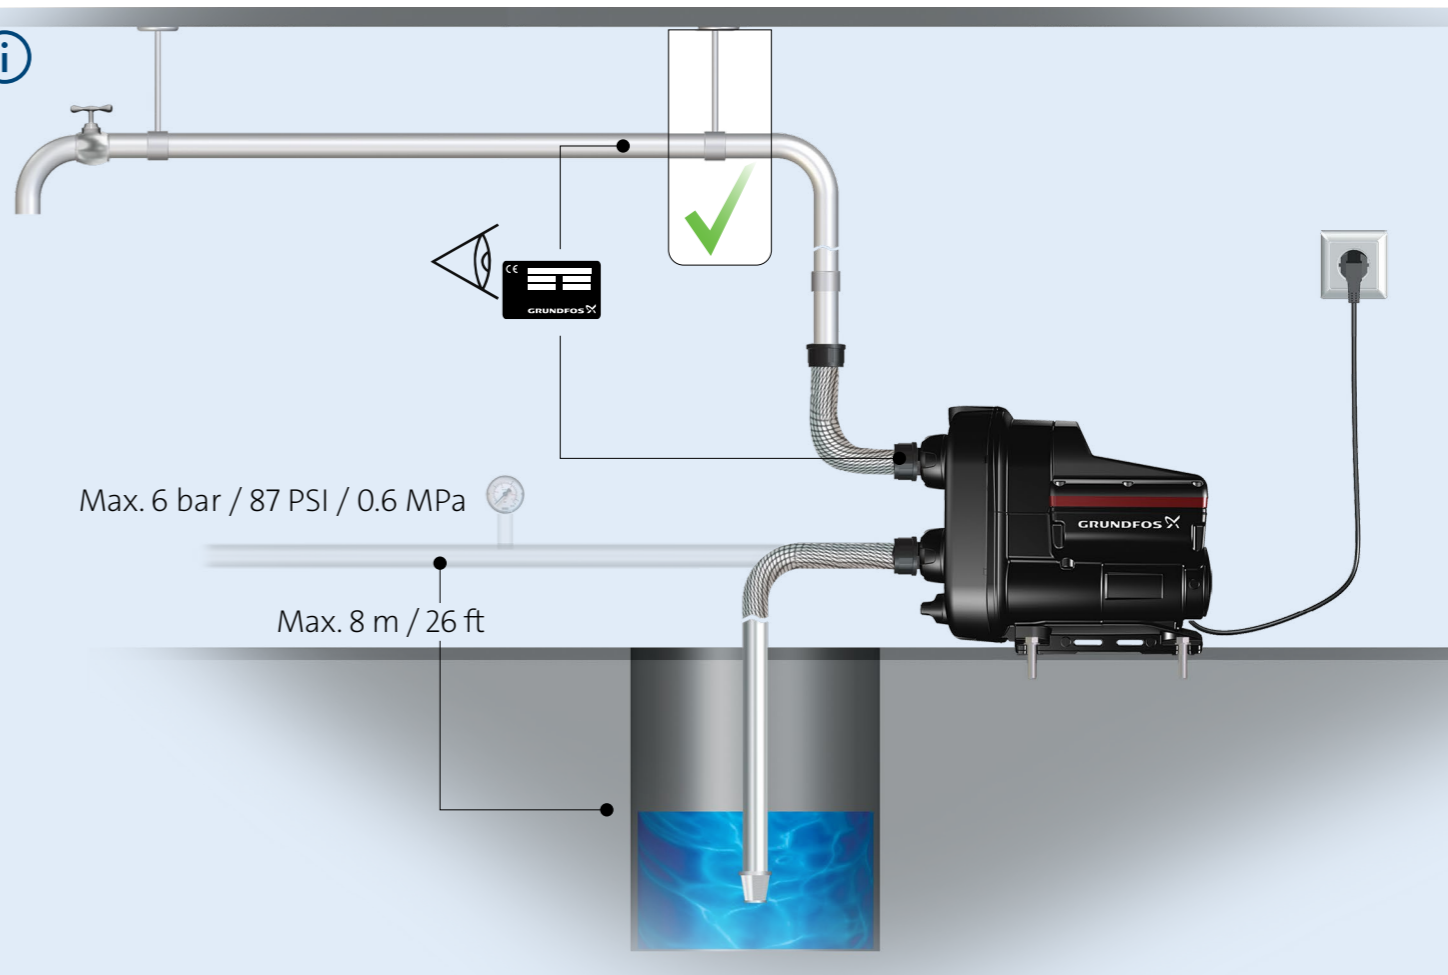

SCALA2

<http://qr.grundfos.com/i/scala2install>

PN10:
Max. 10 bar/1.0 MPa

- Voltage
- Ambient temperatur

Min./Max.
0 °C – 45 °C /
32 °F – 113 °F

1

2

<http://qr.grundfos.com/i/scala2install>

4

SCALA2 CONSTANT PRESSURE

4

Diagram illustrating the initial state of the system, showing a water pump and a tank. The control panel displays a green progress bar at 25%.

5

SCALA2 CONSTANT PRESSURE

5

Diagram illustrating the lock function. The control panel displays a green progress bar at 50%. The lock icon on the panel is shown being toggled on and off.

6

SCALA2 CONSTANT PRESSURE

6

30 min.

Diagram illustrating the timer function. The control panel displays a green progress bar at 75%. The timer icon on the panel is shown being set to 30 minutes, indicated by a red stopwatch icon and a faucet with water running.

7

SCALA2 CONSTANT PRESSURE

7

Diagram illustrating the temperature function. The control panel displays a red progress bar at 100%. The temperature icon on the panel is shown being set, indicated by a red thermometer icon and a pump unit.