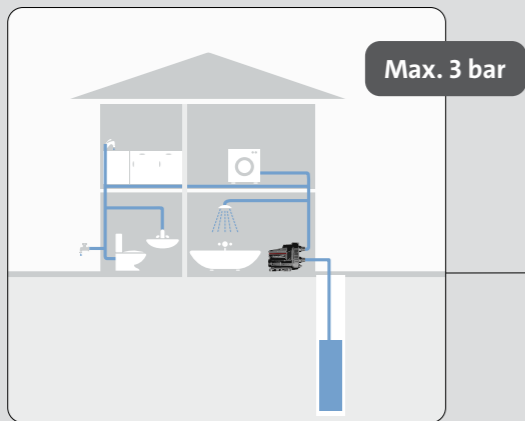

3

6

4

7

9

	BAR	PSI	Water colum [m] / [ft]	kPa	MPa
	5.5	80	55/180	550	0.55
	5.0	73	50/165	500	0.50
	4.5	65	45/150	450	0.45
	4.0	58	40/130	400	0.40
	3.5	51	35/115	350	0.35
	3.0	44	30/100	300	0.30
	2.5	36	25/80	250	0.25
	2.0	30	20/65	200	0.20
	1.5	22	15/50	150	0.15
					

4

SCALA2 CONSTANT PRESSURE

4

Diagram illustrating the initial state of the system, showing a water pump and a tank. The control panel displays a green progress bar at 25%.

5

SCALA2 CONSTANT PRESSURE

5

Diagram illustrating the lock function. The control panel displays a green progress bar at 50%. The lock icon on the panel is shown being toggled on and off.

6

SCALA2 CONSTANT PRESSURE

6

30 min.

Diagram illustrating the timer function. The control panel displays a green progress bar at 75%. The timer icon on the panel is shown being set to 30 minutes, indicated by a red stopwatch icon and a faucet with water running.

7

SCALA2 CONSTANT PRESSURE

7

Diagram illustrating the temperature function. The control panel displays a red progress bar at 100%. The temperature icon on the panel is shown being set, indicated by a red thermometer icon and a pump unit.