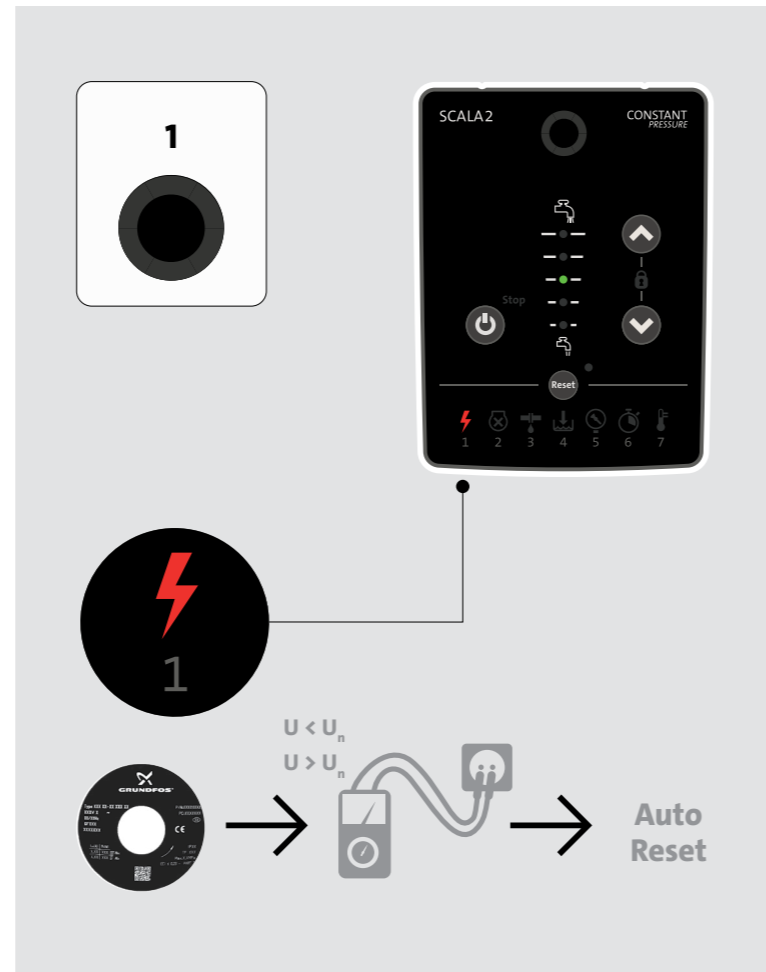

4

SCALA2 CONSTANT PRESSURE

4

Diagram illustrating the initial state of the system, showing a water pump and a tank. The control panel displays a green progress bar at 25%.

5

SCALA2 CONSTANT PRESSURE

5

Diagram illustrating the lock function. The control panel displays a green progress bar at 50%. The lock icon on the panel is shown being toggled on and off.

6

SCALA2 CONSTANT PRESSURE

6

30 min.

Diagram illustrating the timer function. The control panel displays a green progress bar at 75%. The timer icon on the panel is shown being set to 30 minutes, indicated by a red stopwatch icon and a faucet with water running.

7

SCALA2 CONSTANT PRESSURE

7

Diagram illustrating the temperature function. The control panel displays a red progress bar at 100%. The temperature icon on the panel is shown being set, indicated by a red thermometer icon and a pump unit.