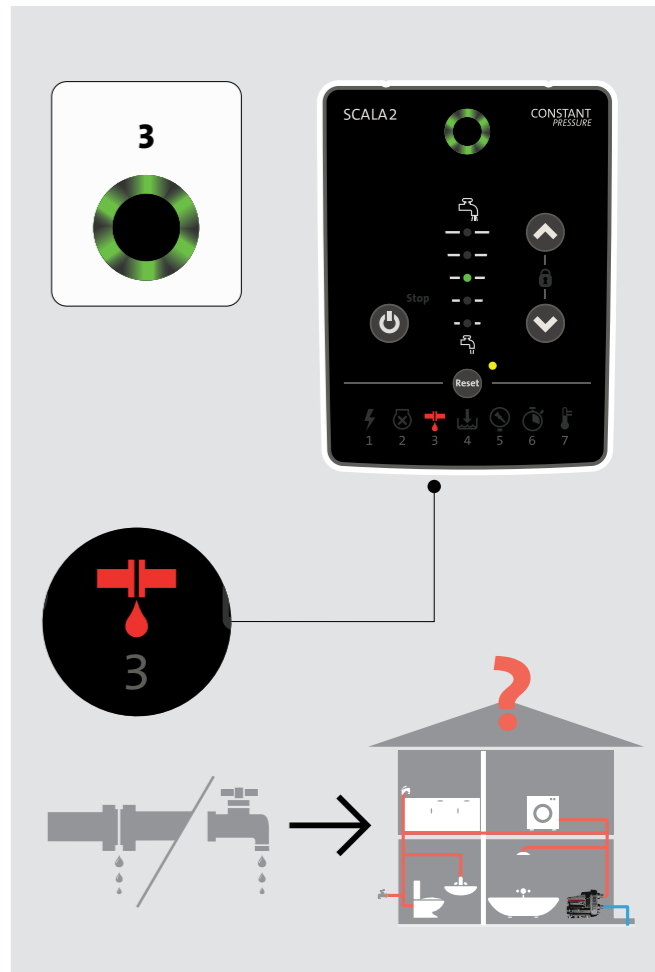

SCALA2

<http://qr.grundfos.com/i/scala2install>

PN10:
Max. 10 bar/1.0 MPa

- Voltage
- Ambient temperatur

Min./Max.
0 °C – 45 °C /
32 °F – 113 °F

1

2

<http://qr.grundfos.com/i/scala2install>

4

SCALA2 CONSTANT PRESSURE

4

Diagram illustrating the initial state of the system, showing a water pump and a tank. The control panel displays a green progress bar at 25%.

5

SCALA2 CONSTANT PRESSURE

5

Diagram illustrating the lock function. The control panel displays a green progress bar at 50%. The lock icon on the panel is shown being toggled on and off.

6

SCALA2 CONSTANT PRESSURE

6

30 min.

Diagram illustrating the timer function. The control panel displays a green progress bar at 75%. The timer icon on the panel is shown being set to 30 minutes, indicated by a red stopwatch icon and a faucet with water running.

7

SCALA2 CONSTANT PRESSURE

7

Diagram illustrating the temperature function. The control panel displays a red progress bar at 100%. The temperature icon on the panel is shown being set, indicated by a red thermometer icon and a pump unit.