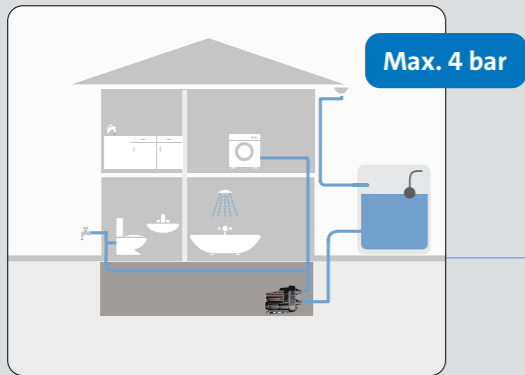

BAR	PSI	Water colum [m] / [ft]	kPa	MPa
	5.5	80	55/180	550	0.55
	5.0	73	50/165	500	0.50
	4.5	65	45/150	450	0.45
	4.0	58	40/130	400	0.40
	3.5	51	35/115	350	0.35
	3.0	44	30/100	300	0.30
	2.5	36	25/80	250	0.25
	2.0	30	20/65	200	0.20
	1.5	22	15/50	150	0.15