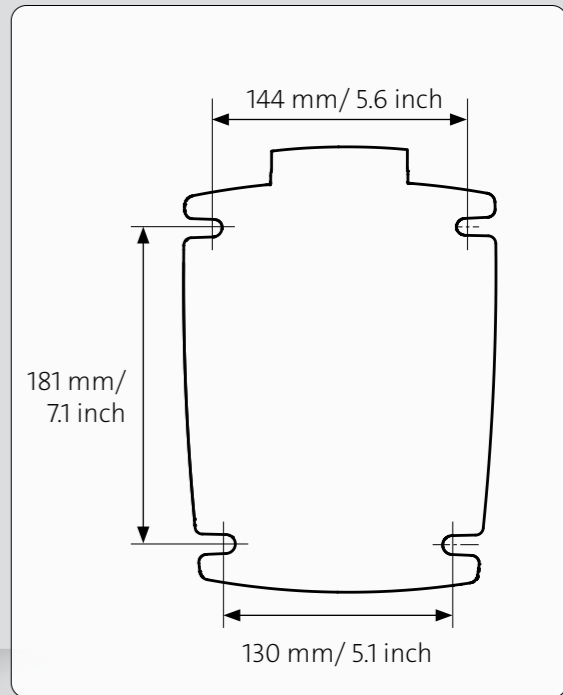

3

6

4

7

9

	BAR	PSI	Water colum [m] / [ft]	kPa	MPa
	5.5	80	55/180	550	0.55
	5.0	73	50/165	500	0.50
	4.5	65	45/150	450	0.45
	4.0	58	40/130	400	0.40
	3.5	51	35/115	350	0.35
	3.0	44	30/100	300	0.30
	2.5	36	25/80	250	0.25
	2.0	30	20/65	200	0.20
	1.5	22	15/50	150	0.15
					

4

SCALA2 CONSTANT PRESSURE

4

Diagram illustrating the initial state of the system, showing a water pump and a tank. The control panel displays a green progress bar at 25%.

5

SCALA2 CONSTANT PRESSURE

5

Diagram illustrating the lock function. The control panel displays a green progress bar at 50%. The lock icon on the panel is shown being toggled on and off.

6

SCALA2 CONSTANT PRESSURE

6

30 min.

Diagram illustrating the timer function. The control panel displays a green progress bar at 75%. The timer icon on the panel is shown being set to 30 minutes, indicated by a red stopwatch icon and a faucet with water running.

7

SCALA2 CONSTANT PRESSURE

7

Diagram illustrating the temperature function. The control panel displays a red progress bar at 100%. The temperature icon on the panel is shown being set, indicated by a red thermometer icon and a pump unit.