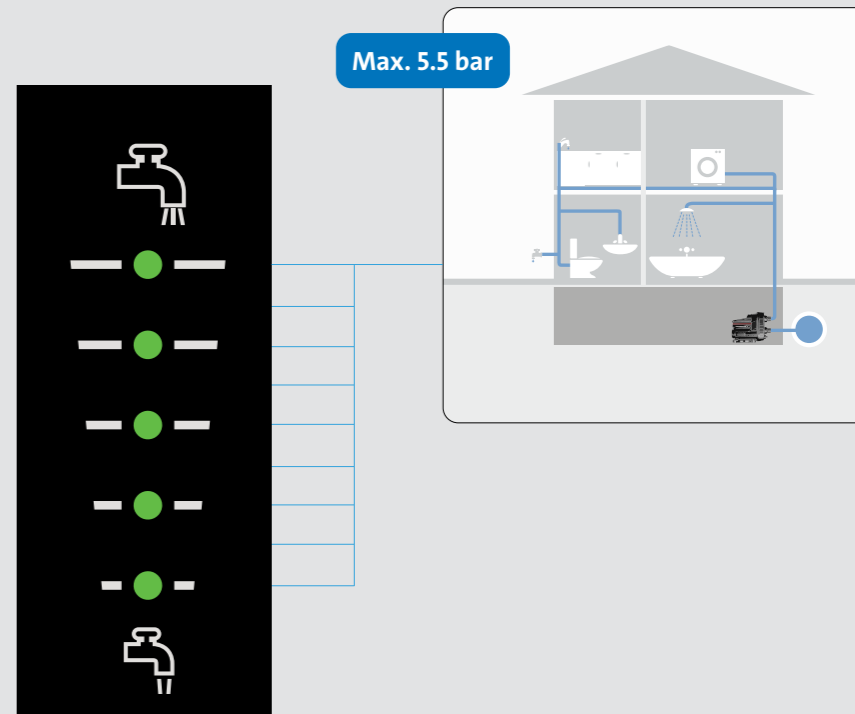

SCALA2

<http://qr.grundfos.com/i/scala2install>

PN10:
Max. 10 bar/1.0 MPa

- Voltage
- Ambient temperatur

Min./Max.
0 °C – 45 °C /
32 °F – 113 °F

1

2

<http://qr.grundfos.com/i/scala2install>

4

SCALA2 CONSTANT PRESSURE

4

Diagram illustrating the initial state of the system, showing a water pump and a tank. The control panel displays a green progress bar at 25%.

5

SCALA2 CONSTANT PRESSURE

5

Diagram illustrating the lock function. The control panel displays a green progress bar at 50%. The lock icon on the panel is shown being toggled on and off.

6

SCALA2 CONSTANT PRESSURE

6

30 min.

Diagram illustrating the timer function. The control panel displays a green progress bar at 75%. The timer icon on the panel is shown being set to 30 minutes, indicated by a red stopwatch icon and a faucet with water running.

7

SCALA2 CONSTANT PRESSURE

7

Diagram illustrating the temperature function. The control panel displays a red progress bar at 100%. The temperature icon on the panel is shown being set, indicated by a red thermometer icon and a pump unit.