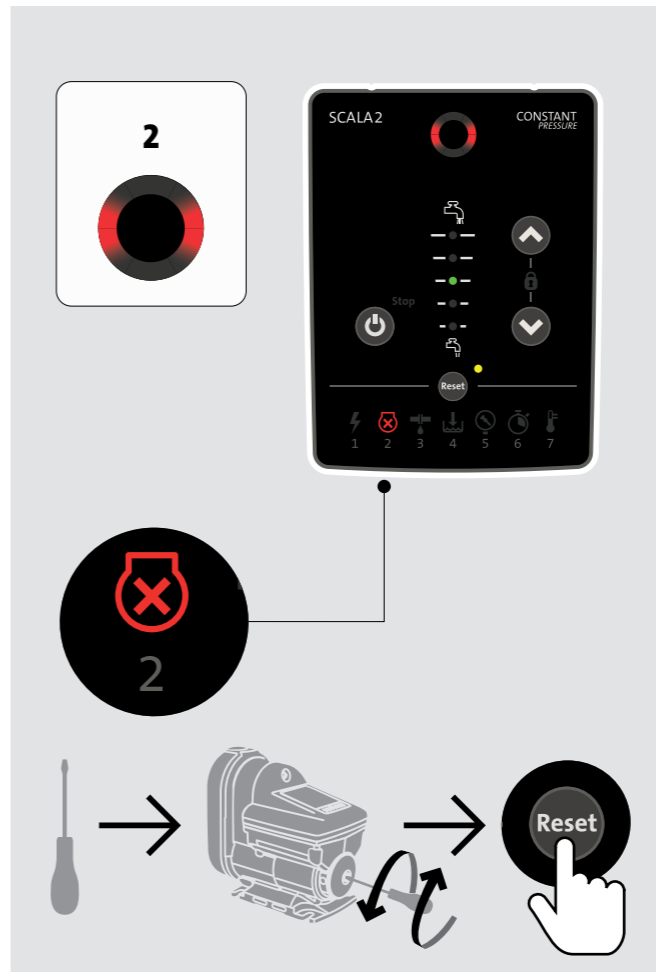

4

SCALA2 CONSTANT PRESSURE

4

Diagram illustrating the initial state of the system, showing a water pump and a tank. The control panel displays a green progress bar at 25%.

5

SCALA2 CONSTANT PRESSURE

5

Diagram illustrating the lock function. The control panel displays a green progress bar at 50%. The lock icon on the panel is shown being toggled on and off.

6

SCALA2 CONSTANT PRESSURE

6

30 min.

Diagram illustrating the timer function. The control panel displays a green progress bar at 75%. The timer icon on the panel is shown being set to 30 minutes, indicated by a red stopwatch icon and a faucet with water running.

7

SCALA2 CONSTANT PRESSURE

7

Diagram illustrating the temperature function. The control panel displays a red progress bar at 100%. The temperature icon on the panel is shown being set, indicated by a red thermometer icon and a pump unit.